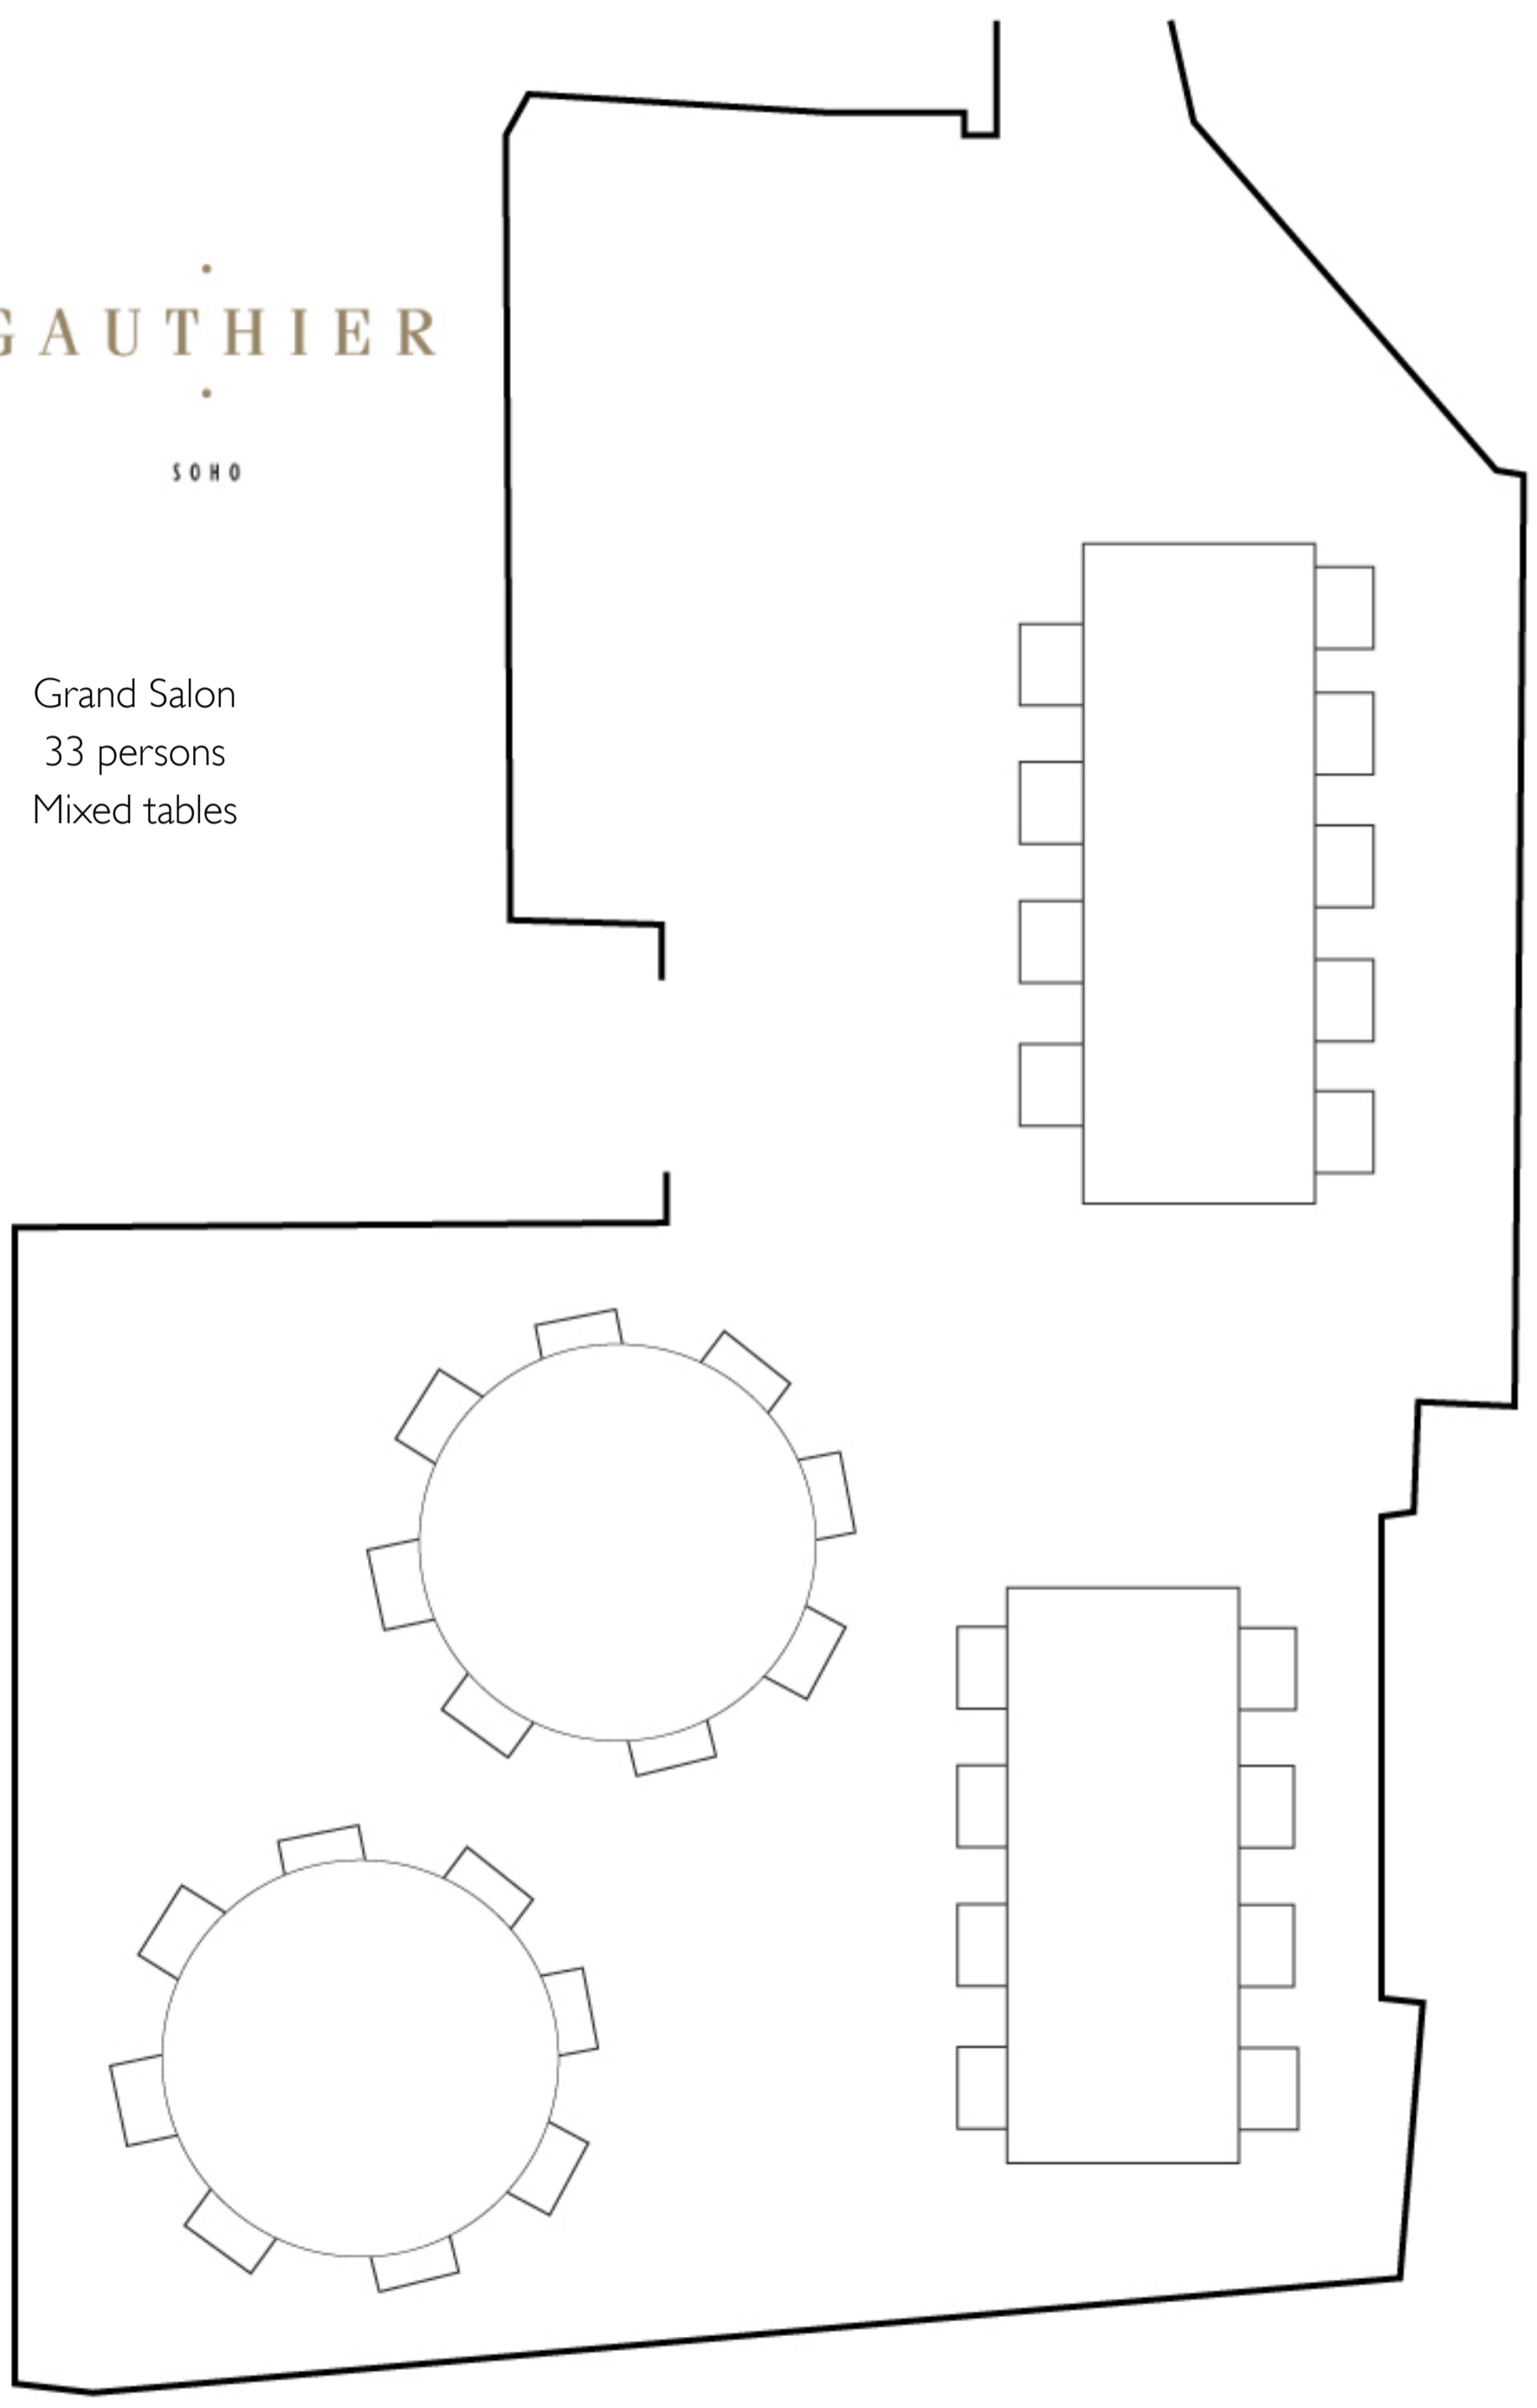

GAUTHIER

SOHO

Grand Salon
40 persons
Rectangle tables

GAUTHIER
SOHO

Grand Salon
33 persons
Mixed tables

GAUTHIER

SOHO

Grand Salon
38 persons
Rectangle tables

GAUTHIER

SOHO

Grand Salon
30 persons
Mixed tables

GAUTHIER

SOHO

Grand Salon
30 persons
Rectangle tables