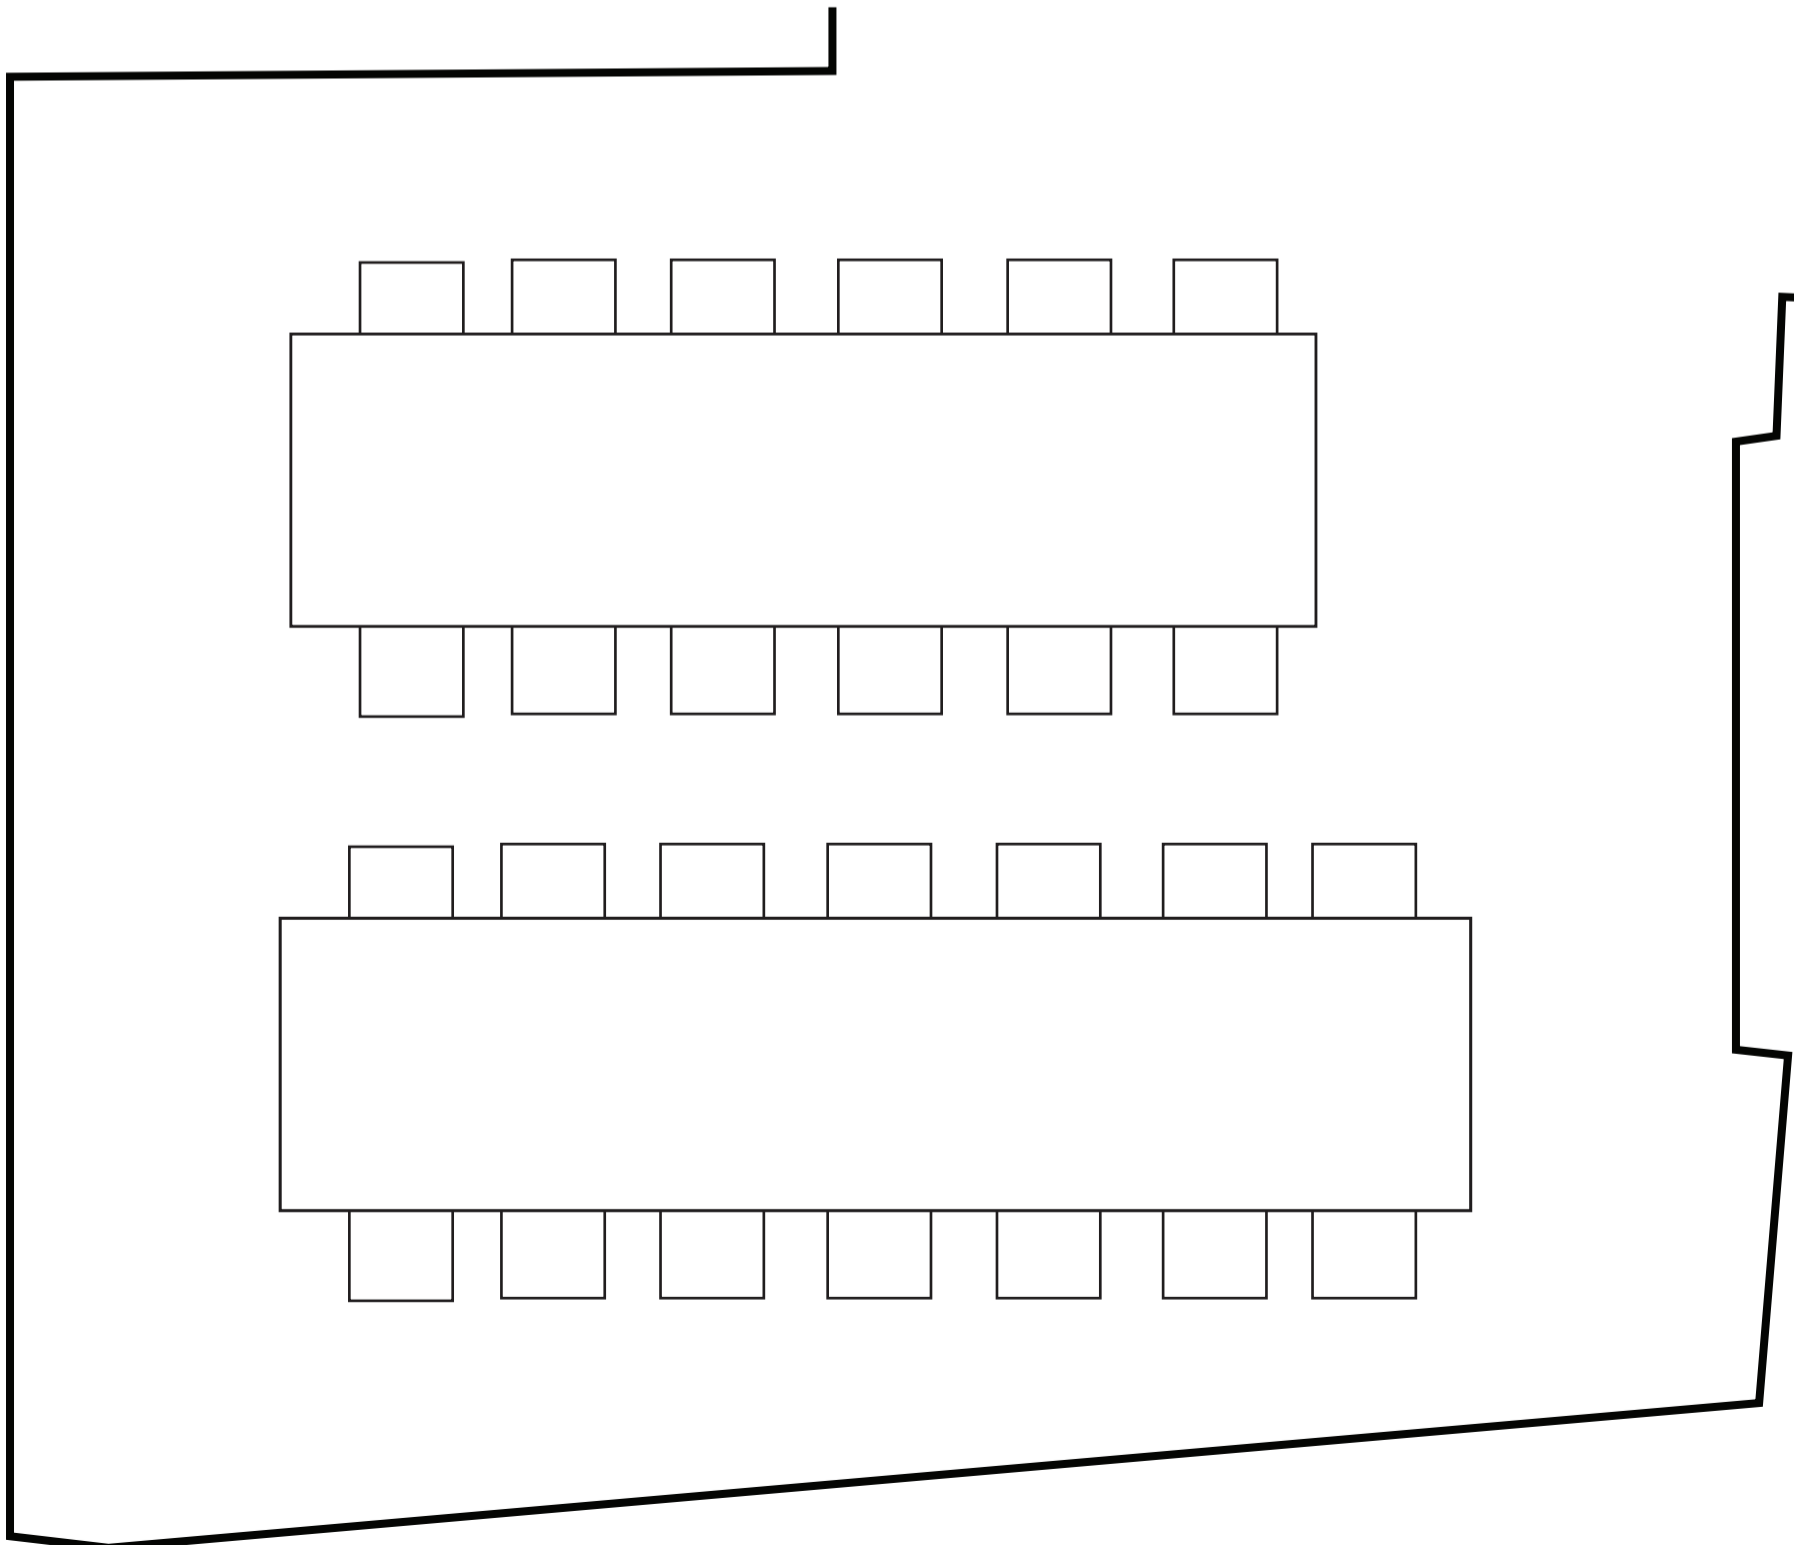

GAUTHIER

SOHO

Grand Salon
40 persons
Rectangle tables

GAUTHIER
SOHO

Grand Salon
33 persons
Mixed tables

GAUTHIER

SOHO

Grand Salon
38 persons
Rectangle tables

GAUTHIER

SOHO

Grand Salon
30 persons
Mixed tables

GAUTHIER

SOHO

Grand Salon
30 persons
Rectangle tables