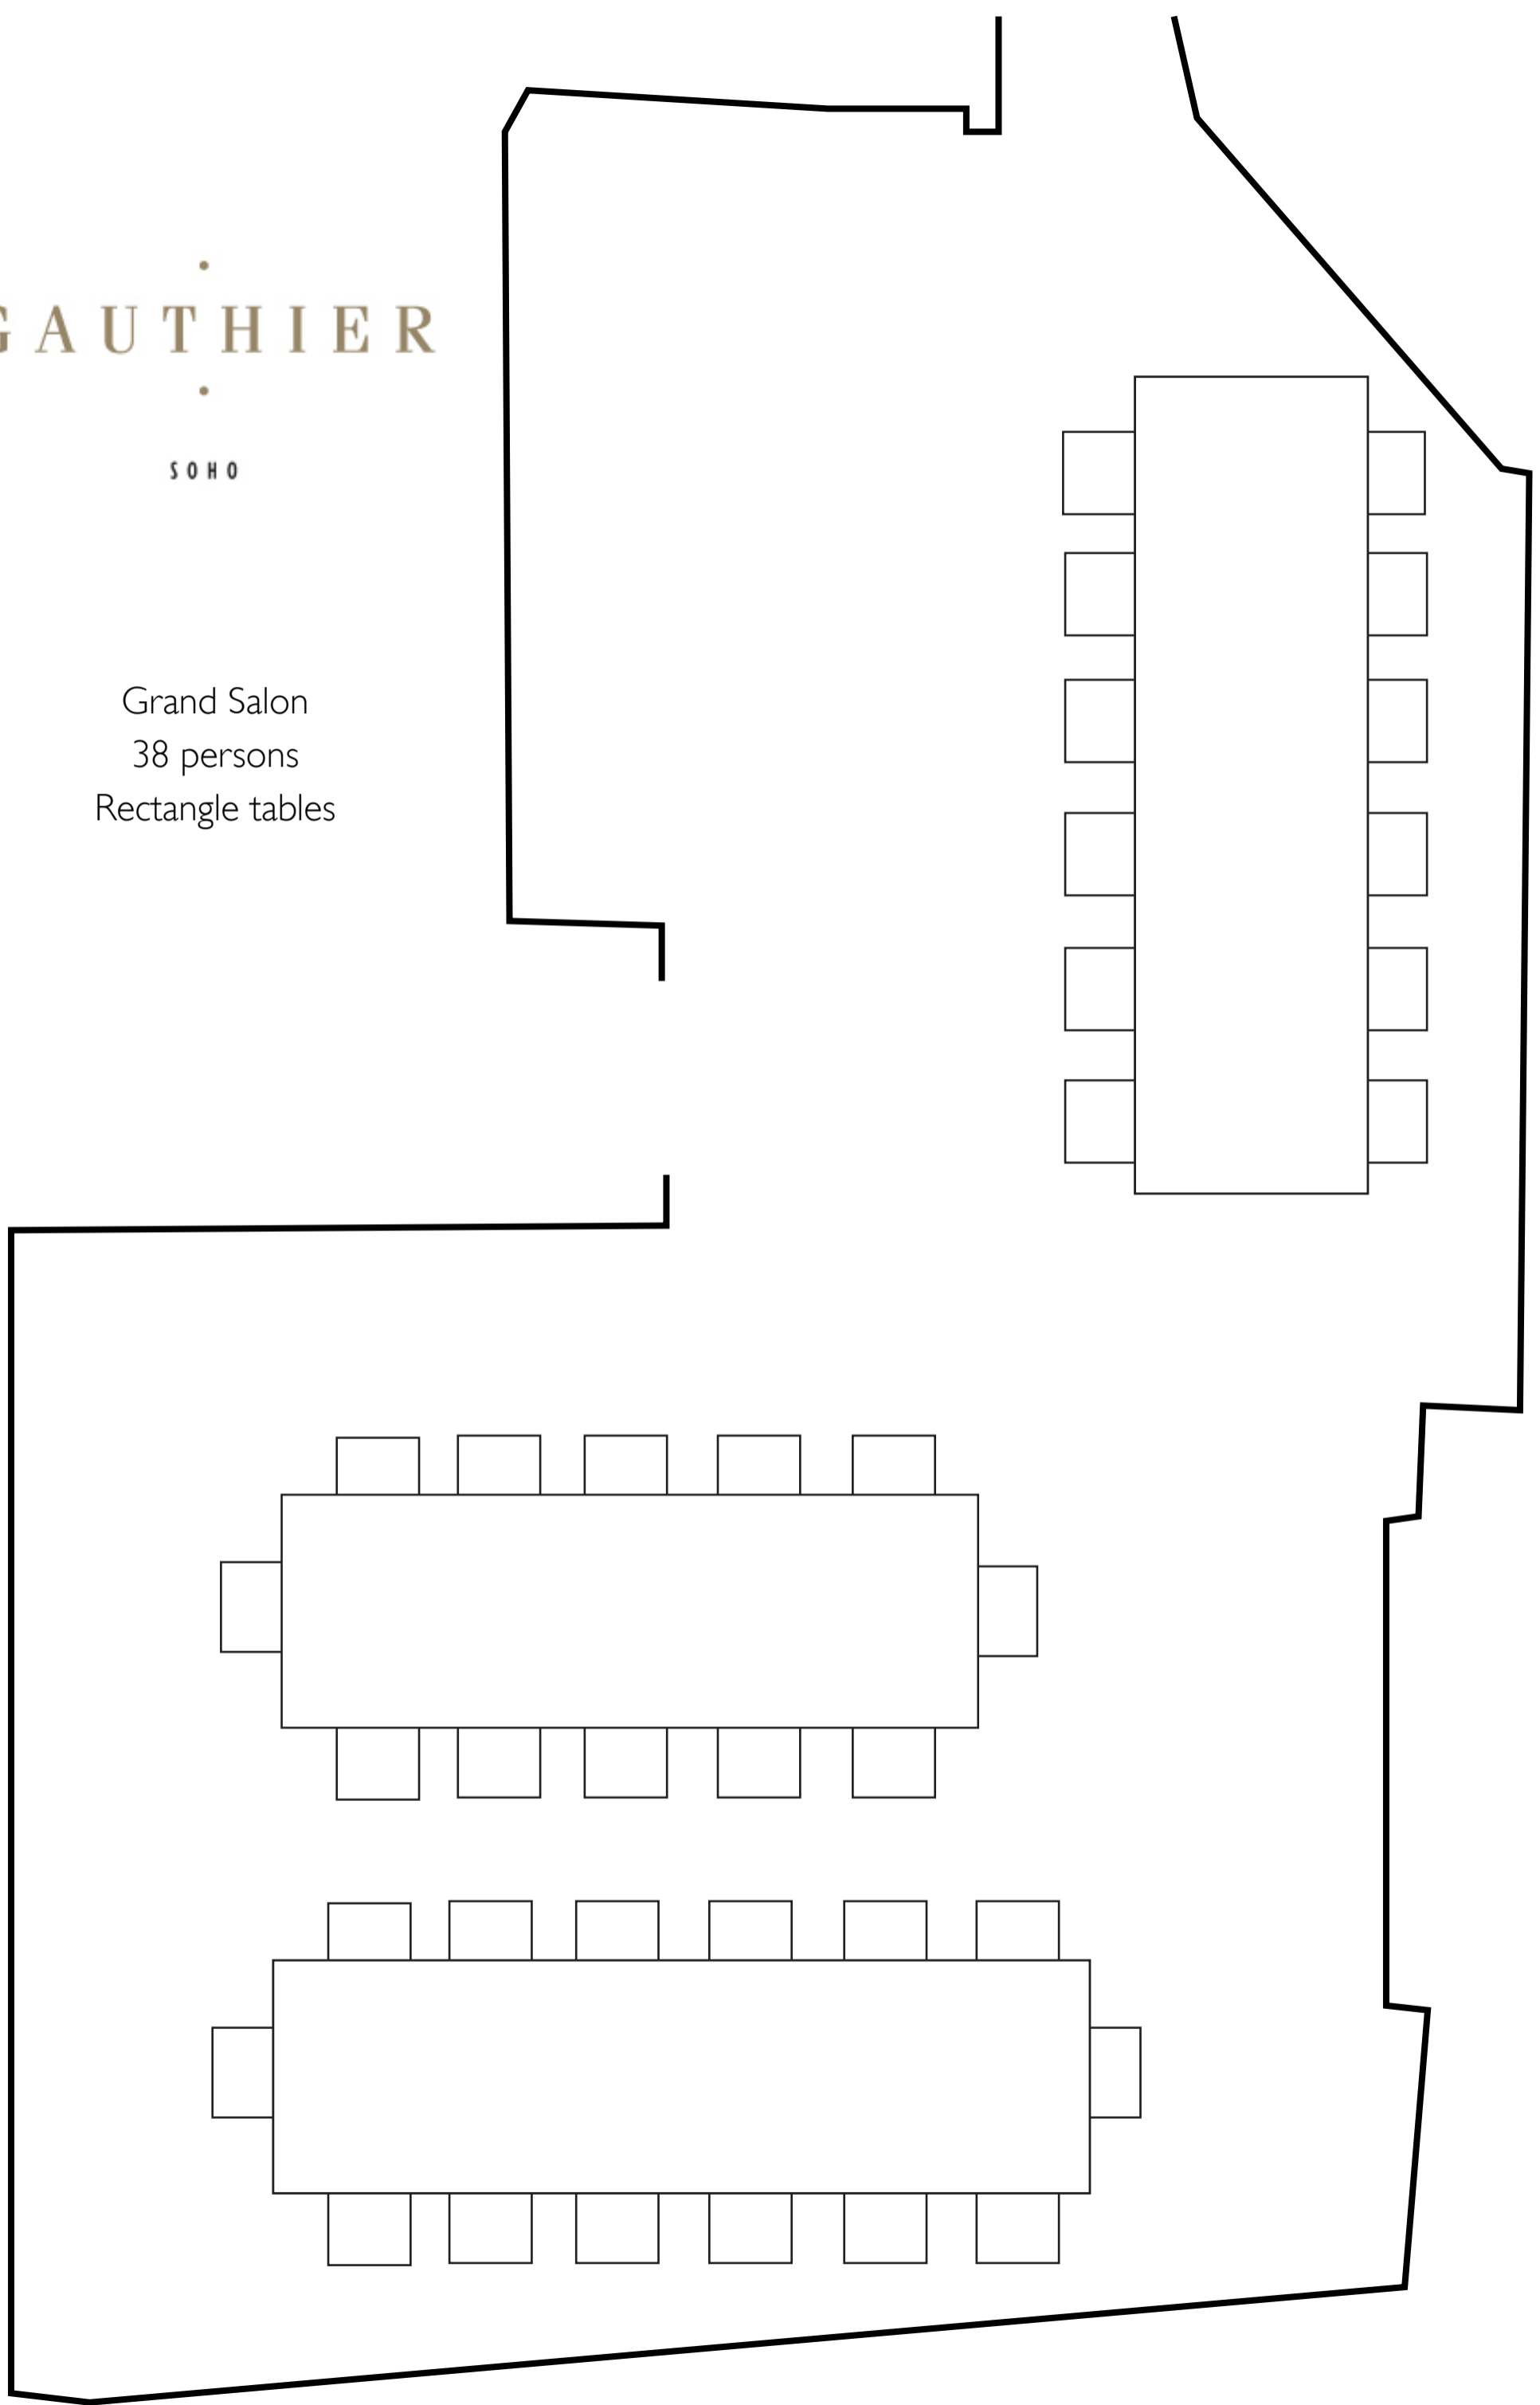

GAUTHIER

SOHO

Grand Salon
40 persons
Rectangle tables

GAUTHIER
SOHO

Grand Salon
33 persons
Mixed tables

GAUTHIER

SOHO

Grand Salon
38 persons
Rectangle tables

GAUTHIER

SOHO

Grand Salon
30 persons
Mixed tables

GAUTHIER

SOHO

Grand Salon
30 persons
Rectangle tables