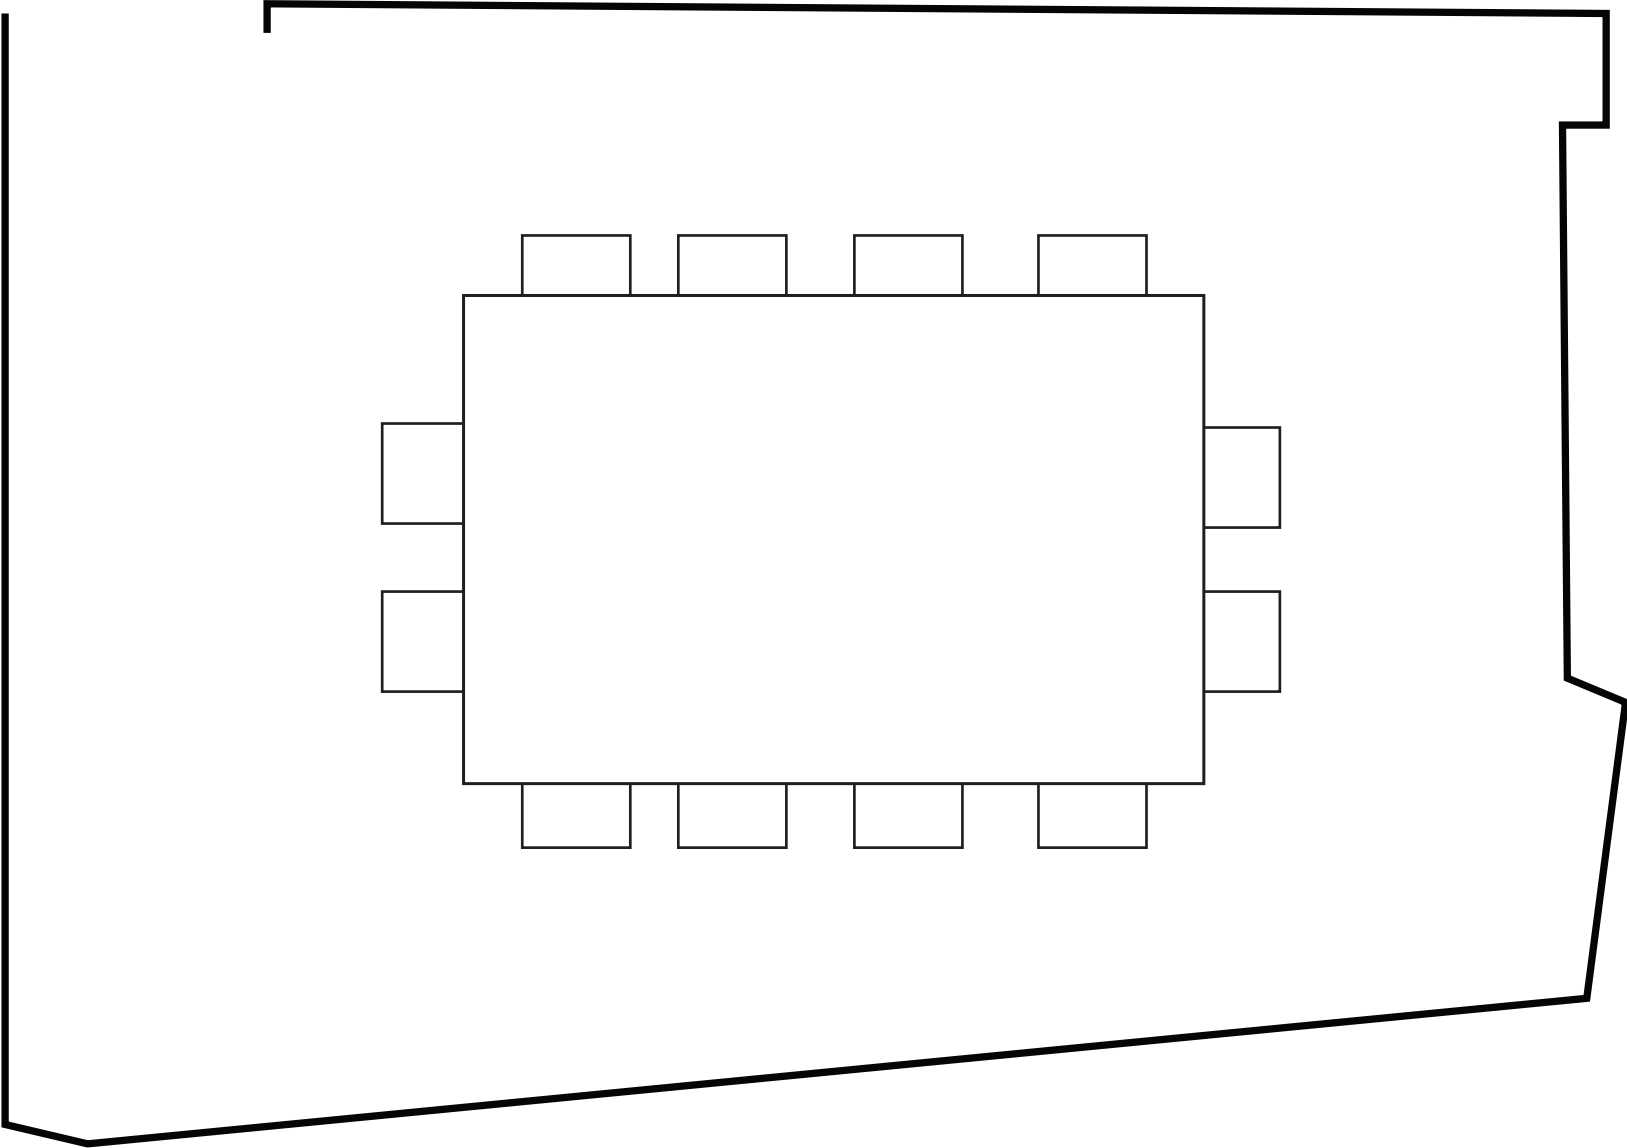

GAUTHIER

Games Room - 18 persons

SOHO

GAUTHIER

Games Room - 16 persons

SOHO

GAUTHIER

Games Room - 12 persons - Rectangle Table

SOHO

GAUTHIER

Games Room - 12 persons - Square Table

SOHO